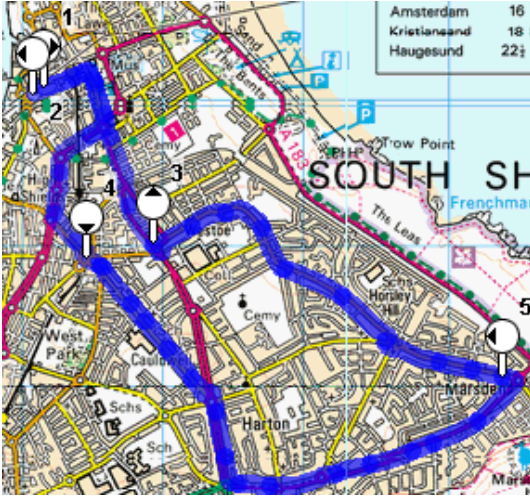

Operator: Stagecoach Service: 78 Line(s) 7 8

Registration: PB/0002404/22 Submission Date: 2008-12-11

Stop List (Timetable Order)

Monday to Friday

Stop	Stop Code	Name	Street	Status	Activity	Plotted
1	41000042SSK L	SOUTH SHIELDS TOWN CENTRE (M), E	CHAPTER ROW	PTP		
4	410000042C0 9	CHICHESTER (M), S	BEAUFORT TERRACE	PTP		
5	41000004208 9	MARSDEN, W	MARSDEN LANE	PTP		
3	41000004210 0	WESTOE, N	IMEARY STREET	PTP		
2	41000042SSK R	SOUTH SHIELDS TOWN CENTRE (M) *, W	CHURCH WAY	PTP		

Saturday

Stop	Stop Code	Name	Street	Status	Activity	Plotted
1	41000042SSK L	SOUTH SHIELDS TOWN CENTRE (M), E	CHAPTER ROW	PTP		
4	410000042C0 9	CHICHESTER (M), S	BEAUFORT TERRACE	PTP		
5	41000004208 9	MARSDEN, W	MARSDEN LANE	PTP		
3	41000004210 0	WESTOE, N	IMEARY STREET	PTP		
2	41000042SSK R	SOUTH SHIELDS TOWN CENTRE (M) *, W	CHURCH WAY	PTP		