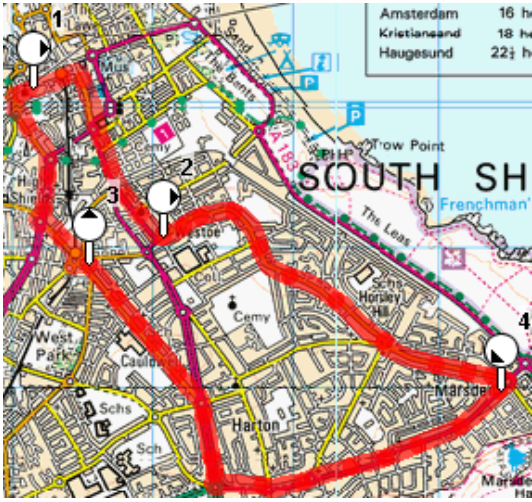

Stop List (Timetable Order)

Monday to Friday

Stop	Stop Code	Name	Street	Status	Activity	Plotted
1	41000042SSK L	SOUTH SHIELDS TOWN CENTRE (M), E	CHAPTER ROW	PTP		
2	41000004210 4	WESTOE, E	HORSELY HILL ROAD	PTP		
4	41000001706 5	MARSDEN, SW	PRINCE EDWARD ROAD EAST	PTP		
3	410000042C0 3	CHICHESTER (M), N	STANHOPE PARADE	PTP		
1	41000042SSK L	SOUTH SHIELDS TOWN CENTRE (M), E	CHAPTER ROW	PTP		

Saturday

Stop	Stop Code	Name	Street	Status	Activity	Plotted
1	41000042SSK L	SOUTH SHIELDS TOWN CENTRE (M), E	CHAPTER ROW	PTP		
2	41000004210 4	WESTOE, E	HORSELY HILL ROAD	PTP		
4	41000001706 5	MARSDEN, SW	PRINCE EDWARD ROAD EAST	PTP		
3	410000042C0 3	CHICHESTER (M), N	STANHOPE PARADE	PTP		
1	41000042SSK L	SOUTH SHIELDS TOWN CENTRE (M), E	CHAPTER ROW	PTP		

Sunday

Stop	Stop Code	Name	Street	Status	Activity	Plotted
1	41000042SSK L	SOUTH SHIELDS TOWN CENTRE (M), E	CHAPTER ROW	PTP		
2	41000004210 4	WESTOE, E	HORSELY HILL ROAD	PTP		
4	41000001706 5	MARSDEN, SW	PRINCE EDWARD ROAD EAST	PTP		
3	410000042C0 3	CHICHESTER (M), N	STANHOPE PARADE	PTP		
1	41000042SSK L	SOUTH SHIELDS TOWN CENTRE (M), E	CHAPTER ROW	PTP